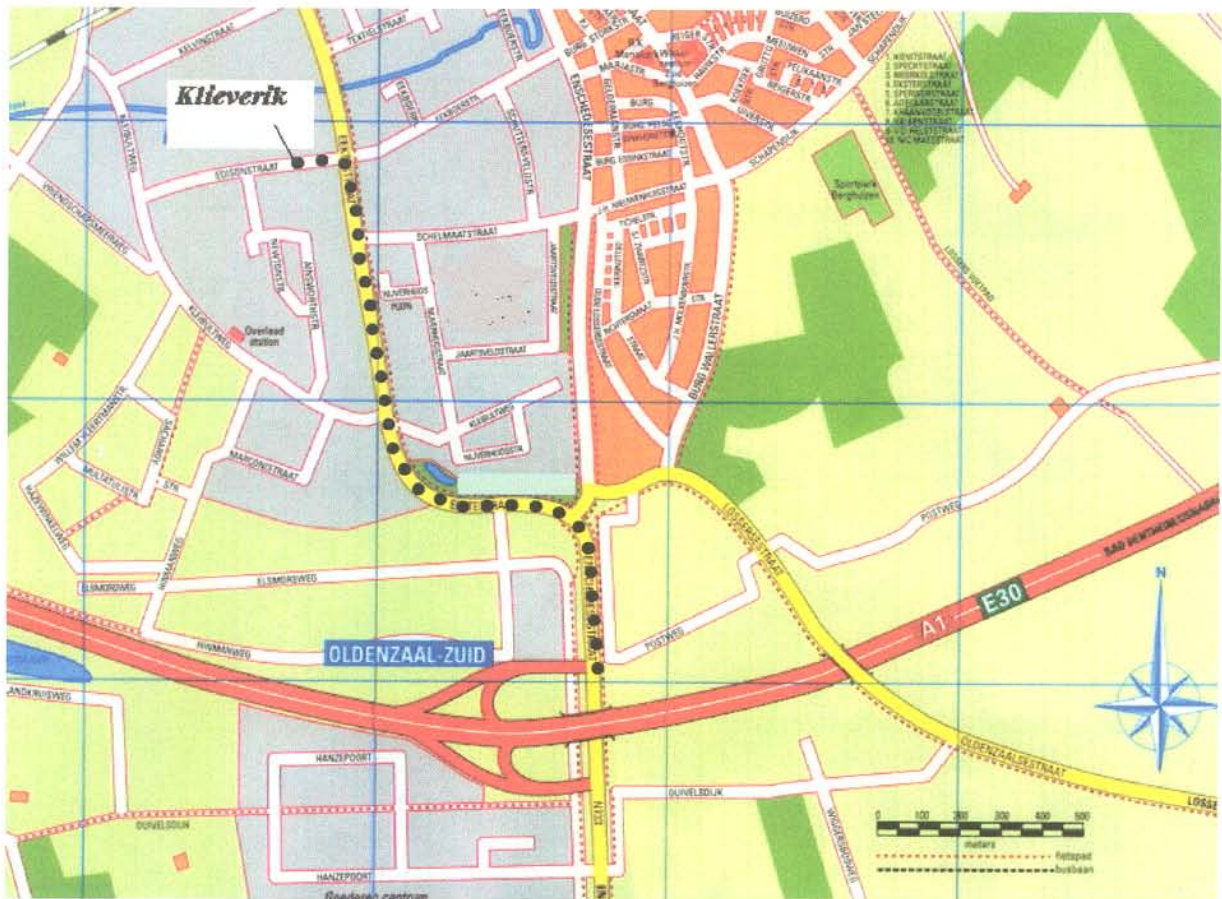

Klieverik Heli B.V.
Edisonstraat 8
Oldenzaal HOLLAND
tel: +31 (0)541-511155
fax: +31 (0)541-520545
e-mail: info@klieverik.com
www.klieverik.com

OLDENZAAL

Coming from the direction of Amsterdam on highway A1, take exit 33 "Oldenzaal Zuid". Turn left at the first traffic lights. At the second and third traffic lights, go straight ahead. Turn left at the fourth traffic light. Klieverik is the second company at your right.